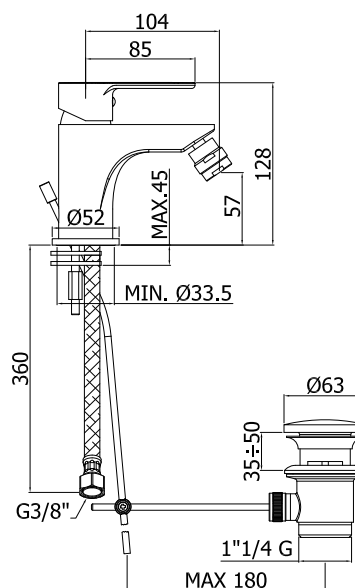

COLLECTION

blu

PRODUCT IMAGE

TECHNICAL DRAWING

DESCRIPTION

Bidet mixer complete with:

- with swivel joint and aerator M24x1
- set of 2 stainless steel hoses 3/8"G

ART.

BLU 135 . .
with 1"1/4G pop up waste

FINISHES

BLU
CR - chrome plated